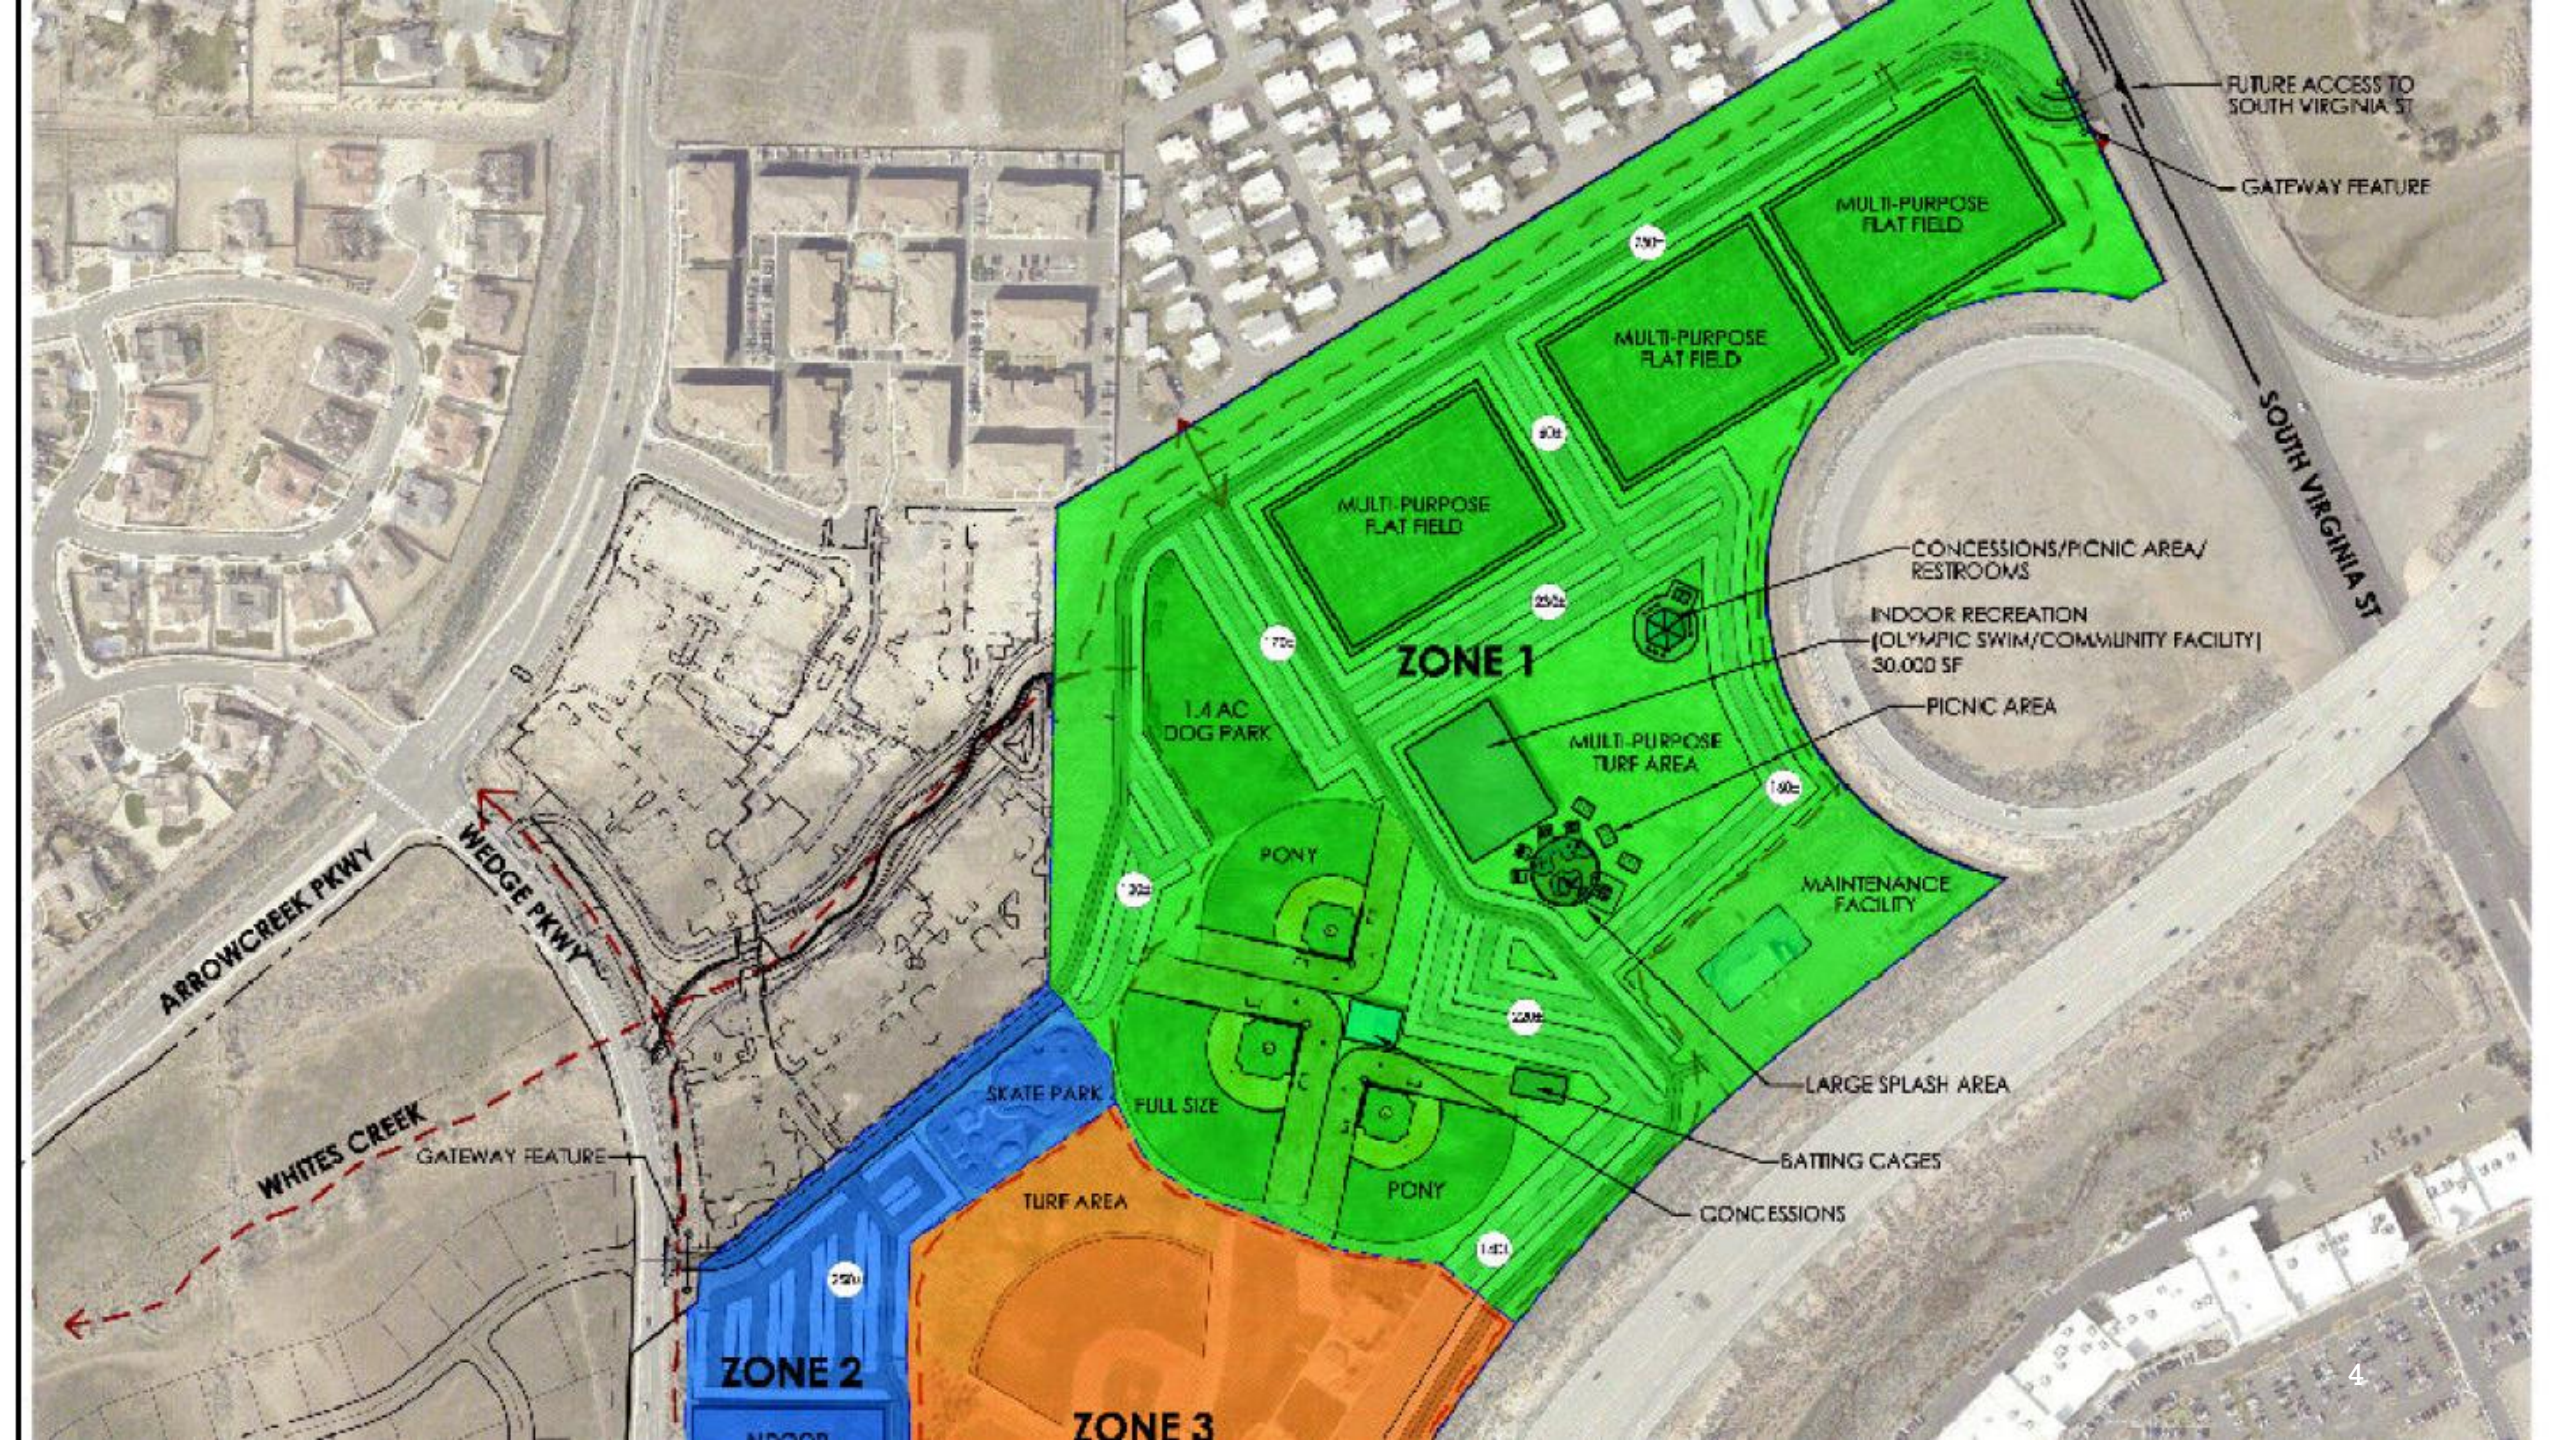

### Stage 1

### Stage 2

### Stage 3

FUTURE ACCESS TO SOUTH VIRGINIA ST

GATEWAY FEATURE

SOUTH VIRGINIA ST

MULTI-PURPOSE FLAT FIELD

MULTI-PURPOSE FLAT FIELD

MULTI-PURPOSE FLAT FIELD

ZONE 1

1.1 AC DOG PARK

CONCESSIONS/PICNIC AREA/ RESTROOMS

INDOOR RECREATION (OLYMPIC SWIM/COMMUNITY FACILITY) 30,000 SF

PICNIC AREA

MULTI-PURPOSE TURF AREA

MAINTENANCE FACILITY

PONY

ARROWCREEK PKWY